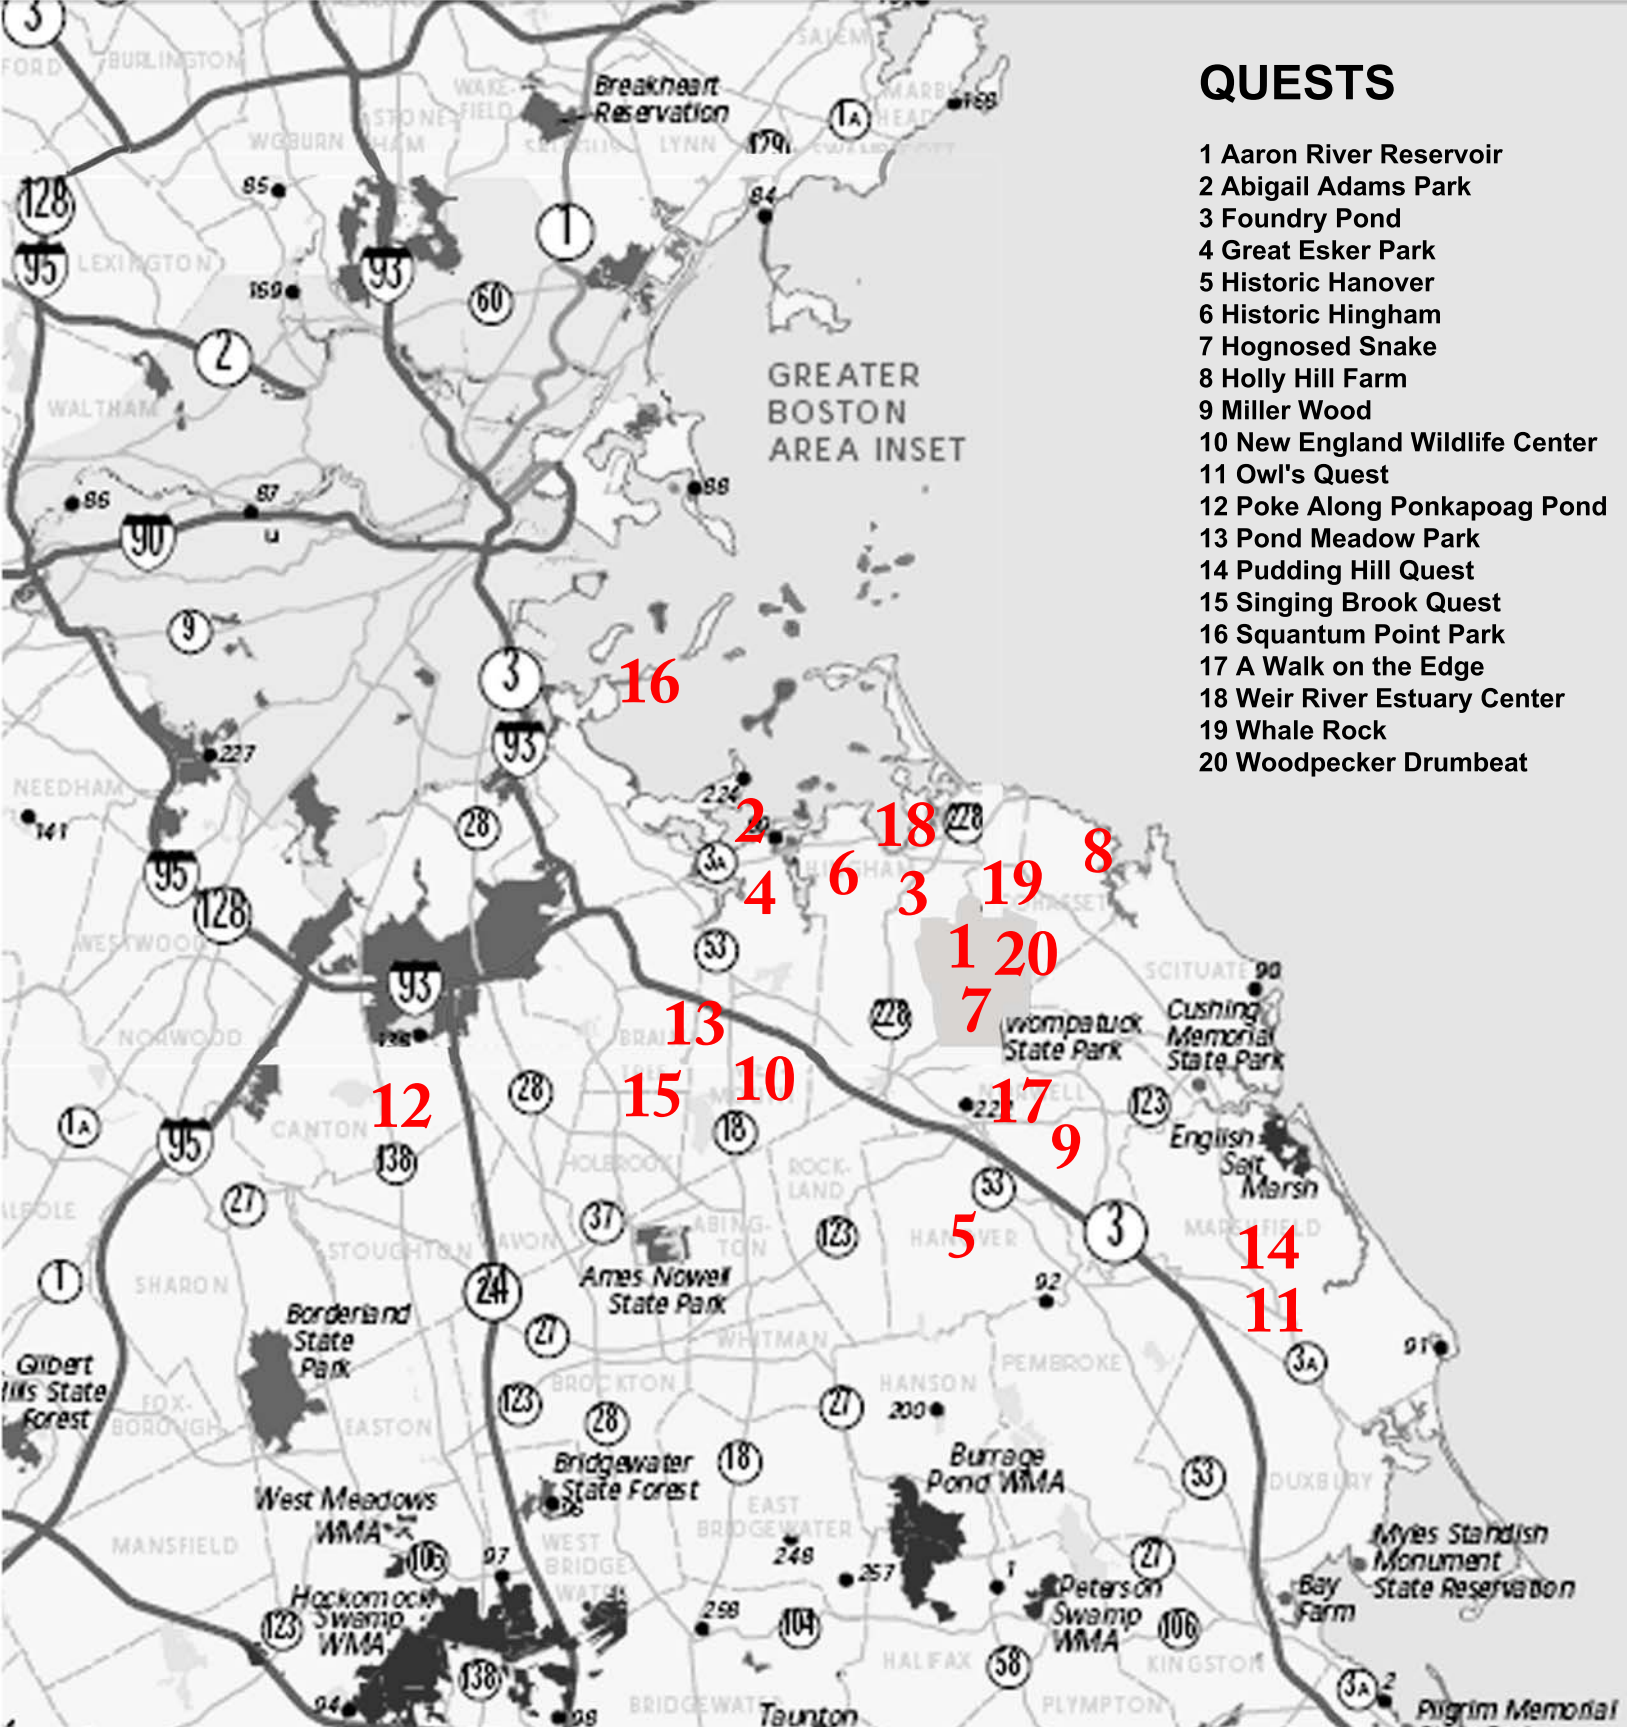

QUESTS

- 1 Aaron River Reservoir
- 2 Abigail Adams Park
- 3 Foundry Pond
- 4 Great Esker Park
- 5 Historic Hanover
- 6 Historic Hingham
- 7 Hognosed Snake
- 8 Holly Hill Farm
- 9 Miller Wood
- 10 New England Wildlife Center
- 11 Owl's Quest
- 12 Poke Along Ponkapoag Pond
- 13 Pond Meadow Park
- 14 Pudding Hill Quest
- 15 Singing Brook Quest
- 16 Squantum Point Park
- 17 A Walk on the Edge
- 18 Weir River Estuary Center
- 19 Whale Rock
- 20 Woodpecker Drumbeat

South Shore Quests 2010 Overview Map - 20 Quests at a Glance

Locations are approximate. Consult 2010 SSQ Book for detailed directions.